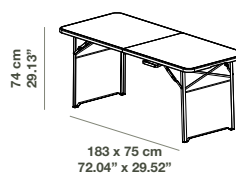

Net weight 31.37 lb
Peso neto 14.23 kg
Poids net 14.23 kg
Nettogewicht 14.23 kg