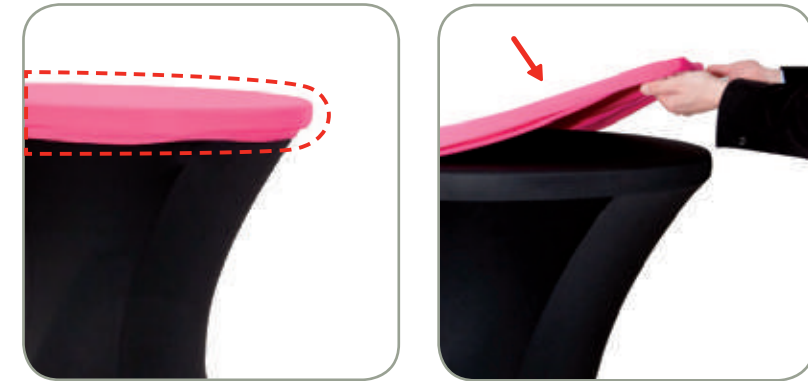

stretchtop covers

cocktailtable

90% PES 10% LYCRA, 200 g/m², knitted

	Code: SPTT-00543 GTIN-13: 8436539291763 Pieces x polybag: 1 Polybags x carton: 20	Gross weight x carton: 4 kg / 8.8 lb GTIN-14: 18436539291760 Polybag size: 35 x 22 x 2 cm / 13.8" x 8.7" x 0.8" Carton size: 52 x 37 x 15 cm / 20.4" x 14.5" x 6"
	Code: SPTT-00540 GTIN-13: 8436539291732 Pieces x polybag: 1 Polybags x carton: 20	Gross weight x carton: 4 kg / 8.8 lb GTIN-14: 18436539291739 Polybag size: 35 x 22 x 2 cm / 13.8" x 8.7" x 0.8" Carton size: 52 x 37 x 15 cm / 20.4" x 14.5" x 6"
	Code: SPTT-00539 GTIN-13: 8436539291725 Pieces x polybag: 1 Polybags x carton: 20	Gross weight x carton: 4 kg / 8.8 lb GTIN-14: 18436539291722 Polybag size: 35 x 22 x 2 cm / 13.8" x 8.7" x 0.8" Carton size: 52 x 37 x 15 cm / 20.4" x 14.5" x 6"
	Code: SPTT-00541 GTIN-13: 8436539291749 Pieces x polybag: 1 Polybags x carton: 20	Gross weight x carton: 4 kg / 8.8 lb GTIN-14: 18436539291746 Polybag size: 35 x 22 x 2 cm / 13.8" x 8.7" x 0.8" Carton size: 52 x 37 x 15 cm / 20.4" x 14.5" x 6"
	Code: SPTT-00542 GTIN-13: 8436539291756 Pieces x polybag: 1 Polybags x carton: 20	Gross weight x carton: 4 kg / 8.8 lb GTIN-14: 18436539291753 Polybag size: 35 x 22 x 2 cm / 13.8" x 8.7" x 0.8" Carton size: 52 x 37 x 15 cm / 20.4" x 14.5" x 6"
	Code: SPTT-00545 GTIN-13: 8436539291787 Pieces x polybag: 1 Polybags x carton: 20	Gross weight x carton: 4 kg / 8.8 lb GTIN-14: 18436539291784 Polybag size: 35 x 22 x 2 cm / 13.8" x 8.7" x 0.8" Carton size: 52 x 37 x 15 cm / 20.4" x 14.5" x 6"
	Code: SPTT-00544 GTIN-13: 8436539291770 Pieces x polybag: 1 Polybags x carton: 20	Gross weight x carton: 4 kg / 8.8 lb GTIN-14: 18436539291777 Polybag size: 35 x 22 x 2 cm / 13.8" x 8.7" x 0.8" Carton size: 52 x 37 x 15 cm / 20.4" x 14.5" x 6"

praxistable

90% PES 10% LYCRA, 200 g/m², knitted