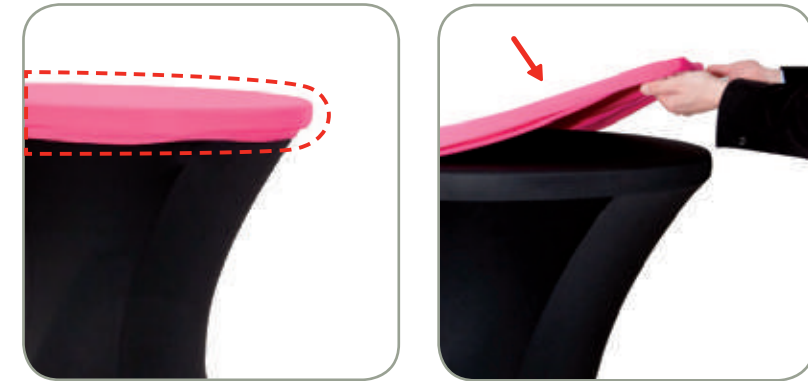

stretchtop covers

planet160

90% PES 10% LYCRA, 200 g/m², knitted

	Code: SPTT-00480 GTIN-13: 8436539291558 Pieces x polybag: 1 Polybags x carton: 10	Gross weight x carton: 5 kg / 11 lb GTIN-14: 18436539291555 Polybag size: 35 x 22 x 2 cm / 13.8" x 8.7" x 0.8" Carton size: 52 x 37 x 15 cm / 20.4" x 14.5" x 6"
	Code: SPTT-00477 GTIN-13: 8436539291534 Pieces x polybag: 1 Polybags x carton: 10	Gross weight x carton: 5 kg / 11 lb GTIN-14: 18436539291531 Polybag size: 35 x 22 x 2 cm / 13.8" x 8.7" x 0.8" Carton size: 52 x 37 x 15 cm / 20.4" x 14.5" x 6"
	Code: SPTT-00476 GTIN-13: 8436539295396 Pieces x polybag: 1 Polybags x carton: 10	Gross weight x carton: 5 kg / 11 lb GTIN-14: 18436539295393 Polybag size: 35 x 22 x 2 cm / 13.8" x 8.7" x 0.8" Carton size: 52 x 37 x 15 cm / 20.4" x 14.5" x 6"
	Code: SPTT-00478 GTIN-13: 8436539295402 Pieces x polybag: 1 Polybags x carton: 10	Gross weight x carton: 5 kg / 11 lb GTIN-14: 18436539295409 Polybag size: 35 x 22 x 2 cm / 13.8" x 8.7" x 0.8" Carton size: 52 x 37 x 15 cm / 20.4" x 14.5" x 6"
	Code: SPTT-00479 GTIN-13: 8436539295419 Pieces x polybag: 1 Polybags x carton: 10	Gross weight x carton: 5 kg / 11 lb GTIN-14: 18436539295416 Polybag size: 35 x 22 x 2 cm / 13.8" x 8.7" x 0.8" Carton size: 52 x 37 x 15 cm / 20.4" x 14.5" x 6"
	Code: SPTT-00482 GTIN-13: 8436539295433 Pieces x polybag: 1 Polybags x carton: 10	Gross weight x carton: 5 kg / 11 lb GTIN-14: 18436539295430 Polybag size: 35 x 22 x 2 cm / 13.8" x 8.7" x 0.8" Carton size: 52 x 37 x 15 cm / 20.4" x 14.5" x 6"
	Code: SPTT-00481 GTIN-13: 8436539295426 Pieces x polybag: 1 Polybags x carton: 10	Gross weight x carton: 5 kg / 11 lb GTIN-14: 18436539295423 Polybag size: 35 x 22 x 2 cm / 13.8" x 8.7" x 0.8" Carton size: 52 x 37 x 15 cm / 20.4" x 14.5" x 6"

planet180

90% PES 10% LYCRA, 200 g/m², knitted