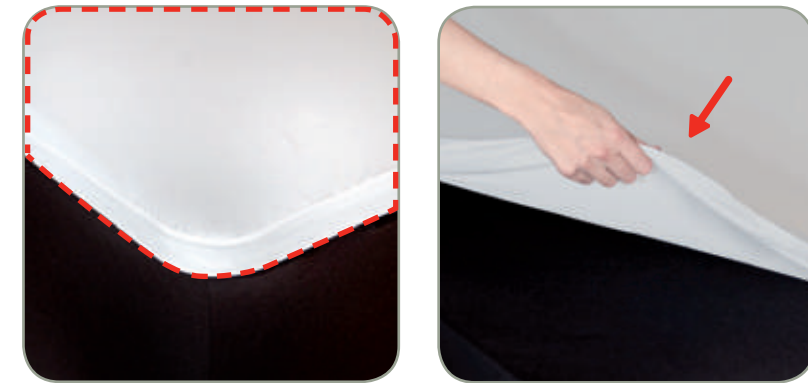

stretchtop covers

L120

90% PES 10% LYCRA, 200 g/m², knitted

	Code: SPTT-00438 GTIN-13: 8436539291428 Pieces x polybag: 1 Polybags x carton: 10	Gross weight x carton: 3.5 kg / 7.7 lb GTIN-14: 18436539291425 Polybag size: 34 x 22 x 3 cm / 13.4" x 8.7" x 1.2" Carton size: 52 x 37 x 15 cm / 20.4" x 14.5" x 5.9"
	Code: SPTT-00435 GTIN-13: 8436539291411 Pieces x polybag: 1 Polybags x carton: 10	Gross weight x carton: 3.5 kg / 7.7 lb GTIN-14: 18436539291418 Polybag size: 34 x 22 x 3 cm / 13.4" x 8.7" x 1.2" Carton size: 52 x 37 x 15 cm / 20.4" x 14.5" x 5.9"
	Code: SPTT-00434 GTIN-13: 8436539295099 Pieces x polybag: 1 Polybags x carton: 10	Gross weight x carton: 3.5 kg / 7.7 lb GTIN-14: 18436539295096 Polybag size: 34 x 22 x 3 cm / 13.4" x 8.7" x 1.2" Carton size: 52 x 37 x 15 cm / 20.4" x 14.5" x 5.9"
	Code: SPTT-00436 GTIN-13: 8436539295105 Pieces x polybag: 1 Polybags x carton: 10	Gross weight x carton: 3.5 kg / 7.7 lb GTIN-14: 18436539295102 Polybag size: 34 x 22 x 3 cm / 13.4" x 8.7" x 1.2" Carton size: 52 x 37 x 15 cm / 20.4" x 14.5" x 5.9"
	Code: SPTT-00437 GTIN-13: 8436539295112 Pieces x polybag: 1 Polybags x carton: 10	Gross weight x carton: 3.5 kg / 7.7 lb GTIN-14: 18436539295119 Polybag size: 34 x 22 x 3 cm / 13.4" x 8.7" x 1.2" Carton size: 52 x 37 x 15 cm / 20.4" x 14.5" x 5.9"
	Code: SPTT-00440 GTIN-13: 8436539295136 Pieces x polybag: 1 Polybags x carton: 10	Gross weight x carton: 3.5 kg / 7.7 lb GTIN-14: 18436539295133 Polybag size: 34 x 22 x 3 cm / 13.4" x 8.7" x 1.2" Carton size: 52 x 37 x 15 cm / 20.4" x 14.5" x 5.9"
	Code: SPTT-00439 GTIN-13: 8436539295129 Pieces x polybag: 1 Polybags x carton: 10	Gross weight x carton: 3.5 kg / 7.7 lb GTIN-14: 18436539295126 Polybag size: 34 x 22 x 3 cm / 13.4" x 8.7" x 1.2" Carton size: 52 x 37 x 15 cm / 20.4" x 14.5" x 5.9"

XL150

90% PES 10% LYCRA, 200 g/m², knitted